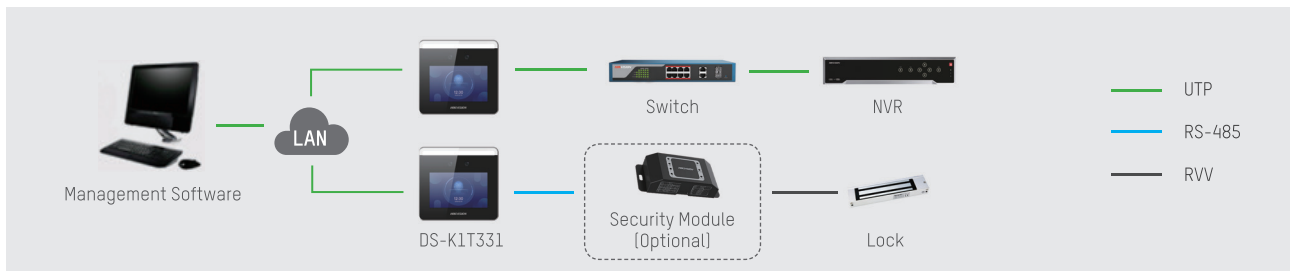

Application topology