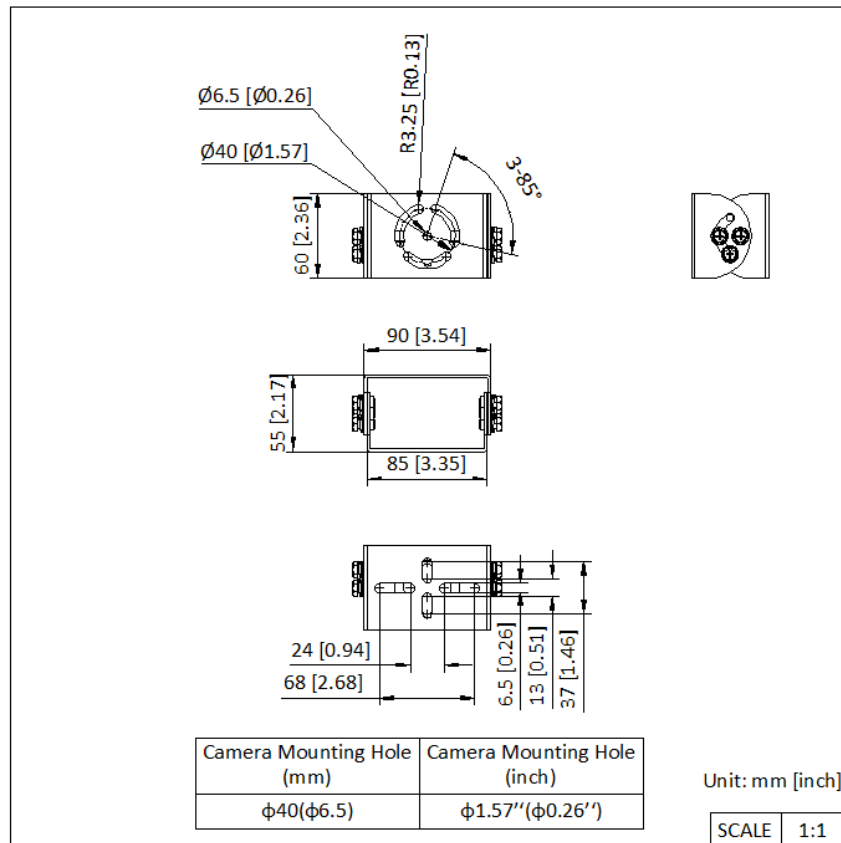

▪ Available Model

DS-2XC6285G0-L(2.8-12mm)

▪ Dimension

▪ **Accessory**

▪ **Included**

Headquarters

No.555 Qianmo Road, Binjiang District,
Hangzhou 310051, China
T +86-571-8807-5998
www.hikvision.com

Follow us on social media to get the latest product and solution information.