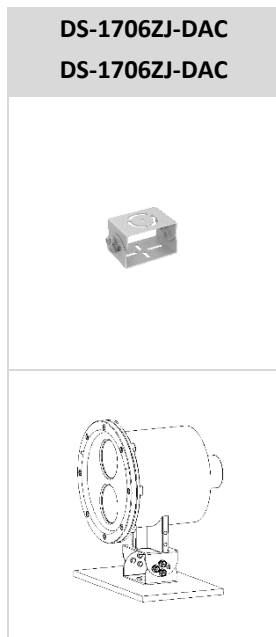

▪ Available Model

DS-2XC6285G0-L(2.8-12mm)

▪ Dimension

▪ **Accessory**

▪ **Included**

Headquarters

No.555 Qianmo Road, Binjiang District,
Hangzhou 310051, China
T +86-571-8807-5998
www.hikvision.com

Follow us on social media to get the latest product and solution information.