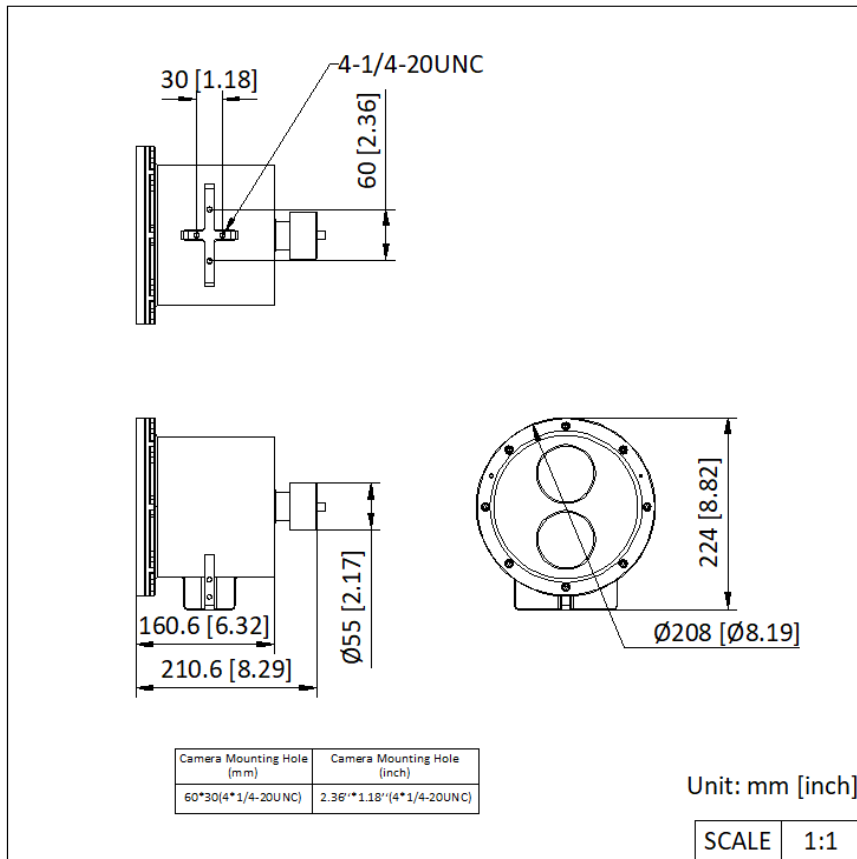

▪ Available Model

DS-2XC6285G0-L(2.8-12mm)

▪ Dimension

▪ **Accessory**

▪ **Included**

Headquarters

No.555 Qianmo Road, Binjiang District,
Hangzhou 310051, China
T +86-571-8807-5998
www.hikvision.com

Follow us on social media to get the latest product and solution information.